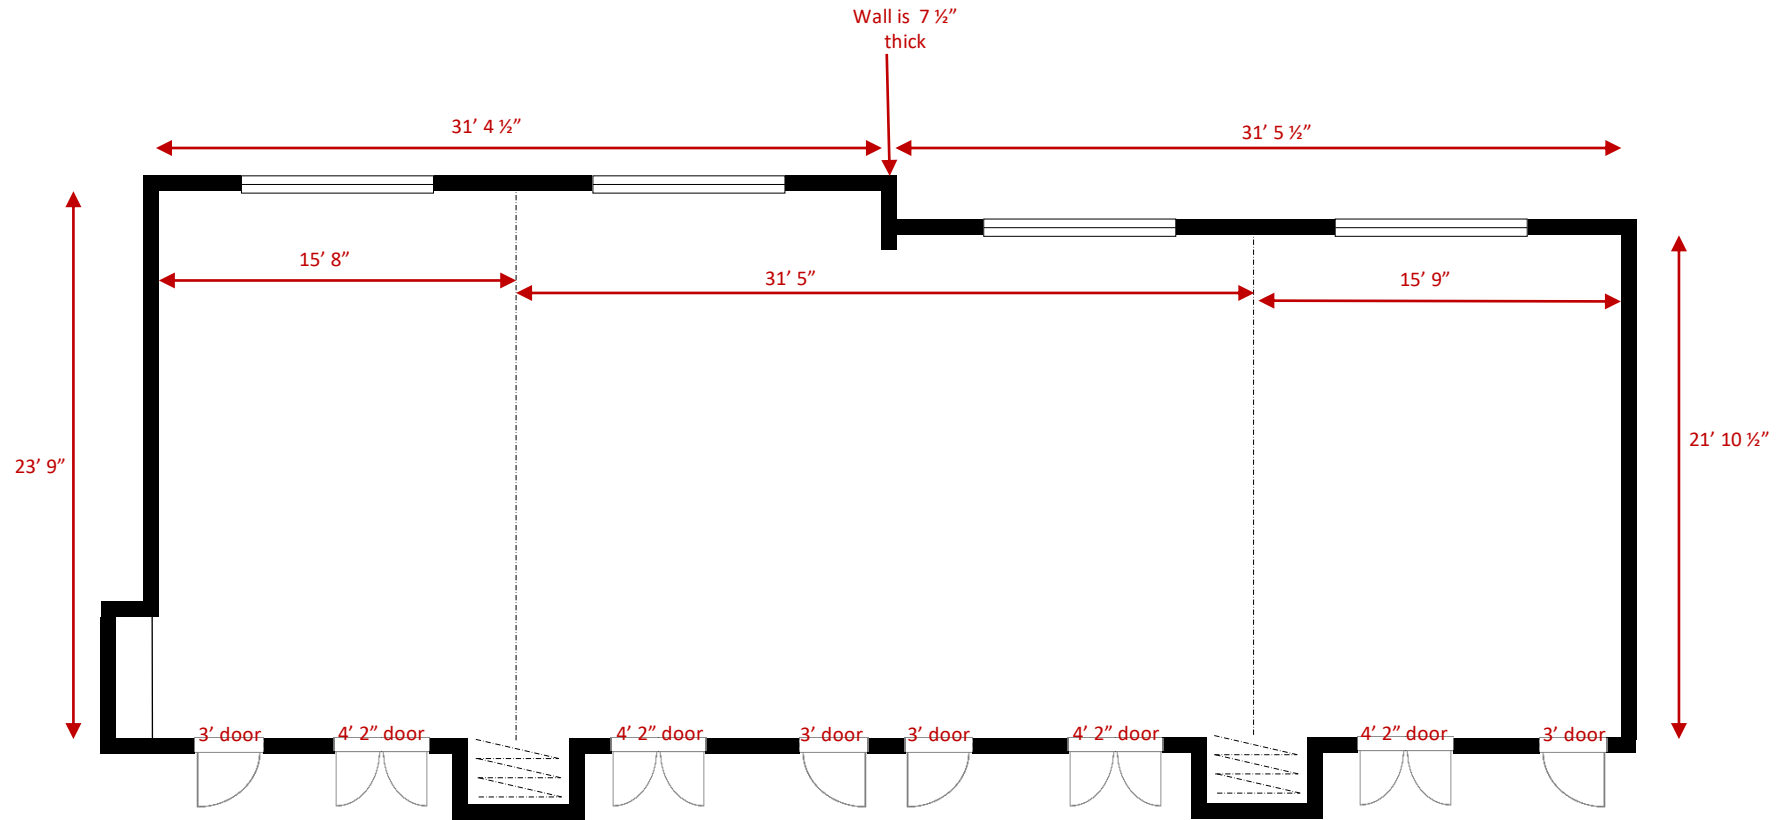

# Wisconsin Room - dimensions

Wisconsin Room – set for 100  
with standard head table

Wisconsin Room – set for 80 with  
sweetheart table for couple