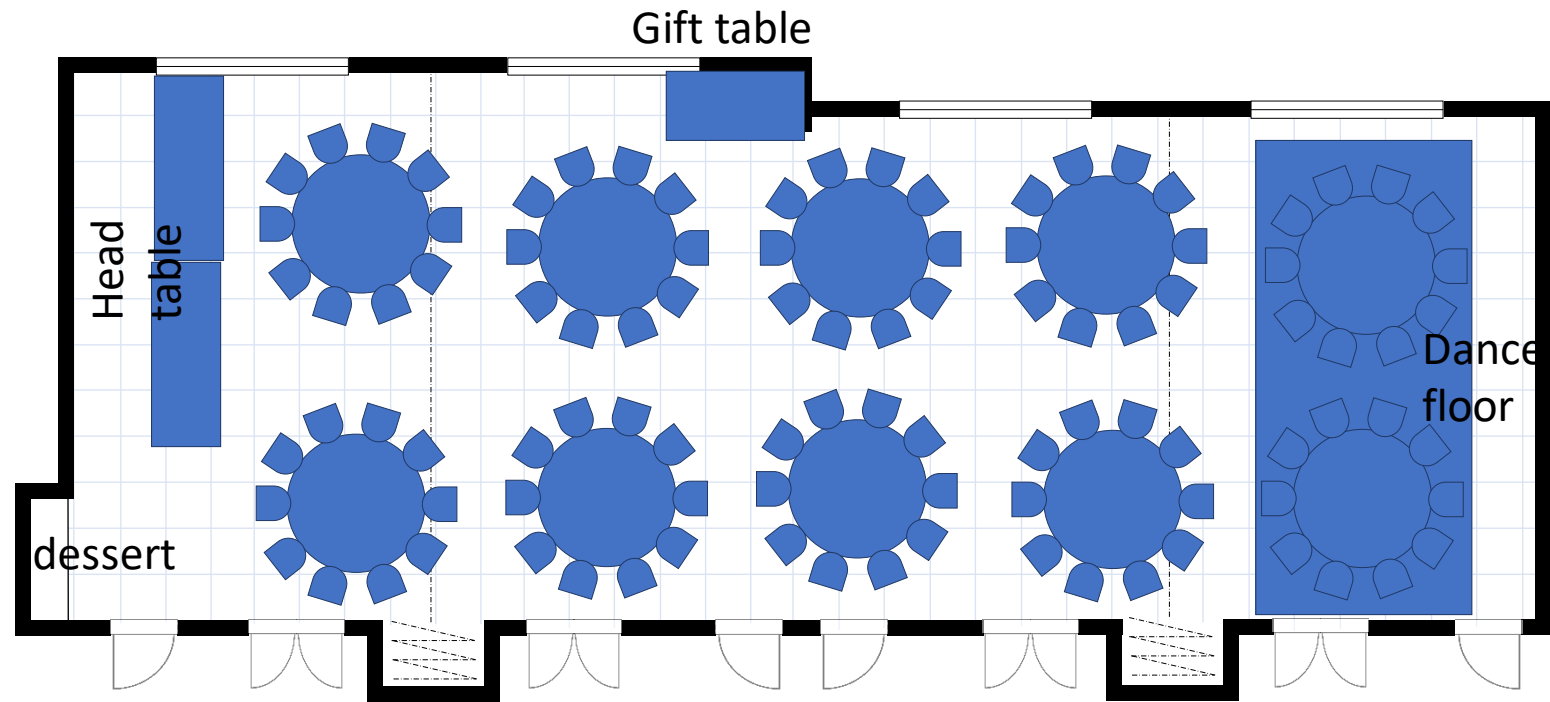

# Wisconsin Room - dimensions

Wisconsin Room – set for 100  
with standard head table

Wisconsin Room – set for 80 with  
sweetheart table for couple