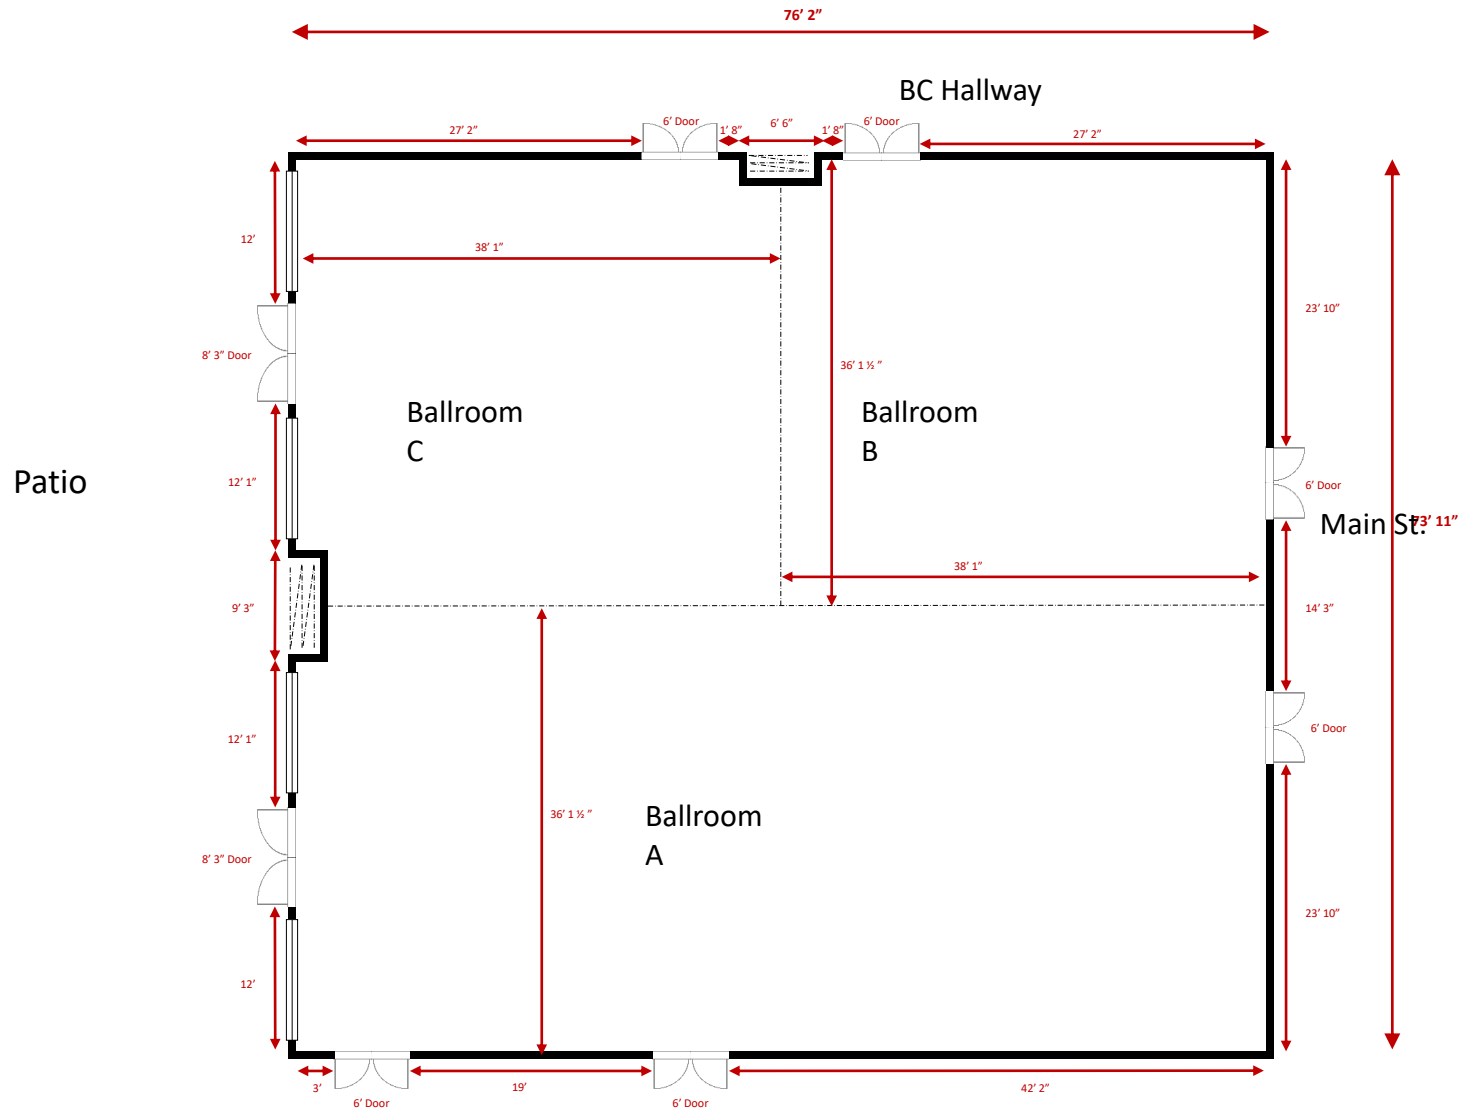

# Bridgewood Ballroom

5600 sq ft

Ballroom Wedding 180 plus  
head table of 12 – 192 Total  
Rounds of 10

Patio

Head table set  
for 12

reserve

reserve

reserve

reserve

Bar

Buffet  
(goes in  
Main St. if no  
room here)

Buffet

DJ

2 - 8ft gift  
tables

Dessert table

6ft prop table

Photo booth  
set up

8ft place  
card table

Welcome  
Table

Main St  
Corridor

Service Hallway

Ballroom Wedding - Set for 260  
plus head table of 18 = 278

Patio

Service Hallway

**Ballroom Wedding –  
Rounds of 10 set for 290 plus  
head table of 16 = 306**

Patio

Service Hallway

- 6ft table for guest sign in
- Corridor

Bar

Ballroom – set for 392 plus  
head table of 24 = 421