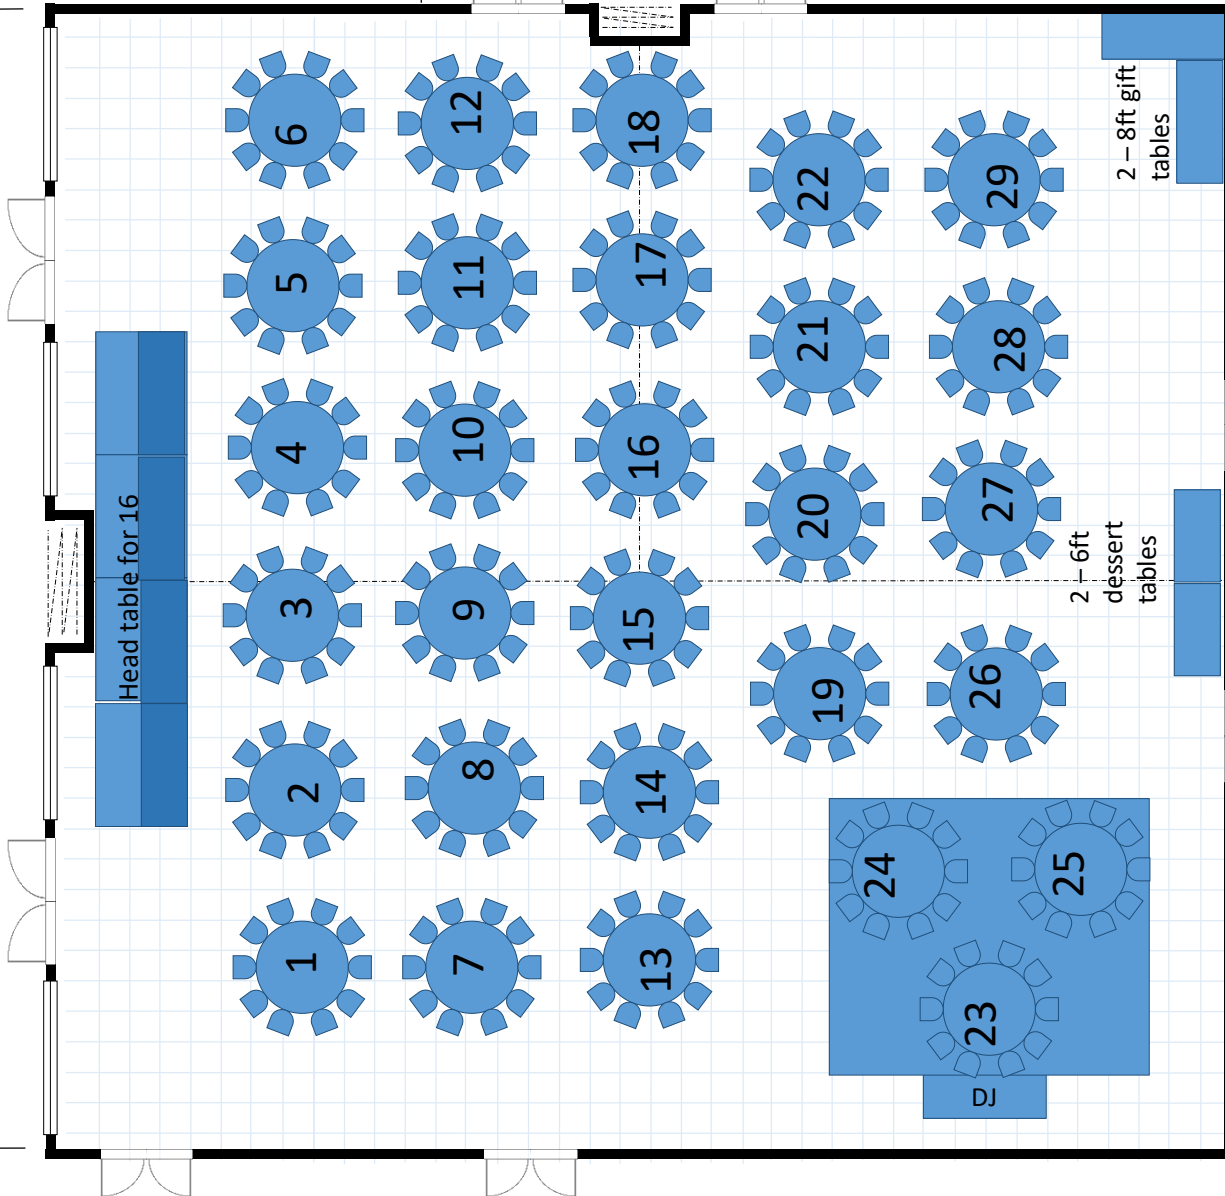

# Bridgewood Ballroom

5600 sq ft

Ballroom Wedding 180 plus  
head table of 12 – 192 Total  
Rounds of 10

Patio

Head table set  
for 12

reserve

reserve

reserve

reserve

Bar

Buffet  
(goes in  
Main St. if no  
room here)

Buffet

DJ

2 - 8ft gift  
tables

Dessert table

6ft prop table

Photo booth  
set up

8ft place  
card table

Welcome  
Table

Main St  
Corridor

Service Hallway

Ballroom Wedding - Set for 260  
plus head table of 18 = 278

Patio

Service Hallway

**Ballroom Wedding –  
Rounds of 10 set for 290 plus  
head table of 16 = 306**

Patio

Service Hallway

- 6ft table for guest sign in
- Corridor

Bar

Ballroom – set for 392 plus  
head table of 24 = 421