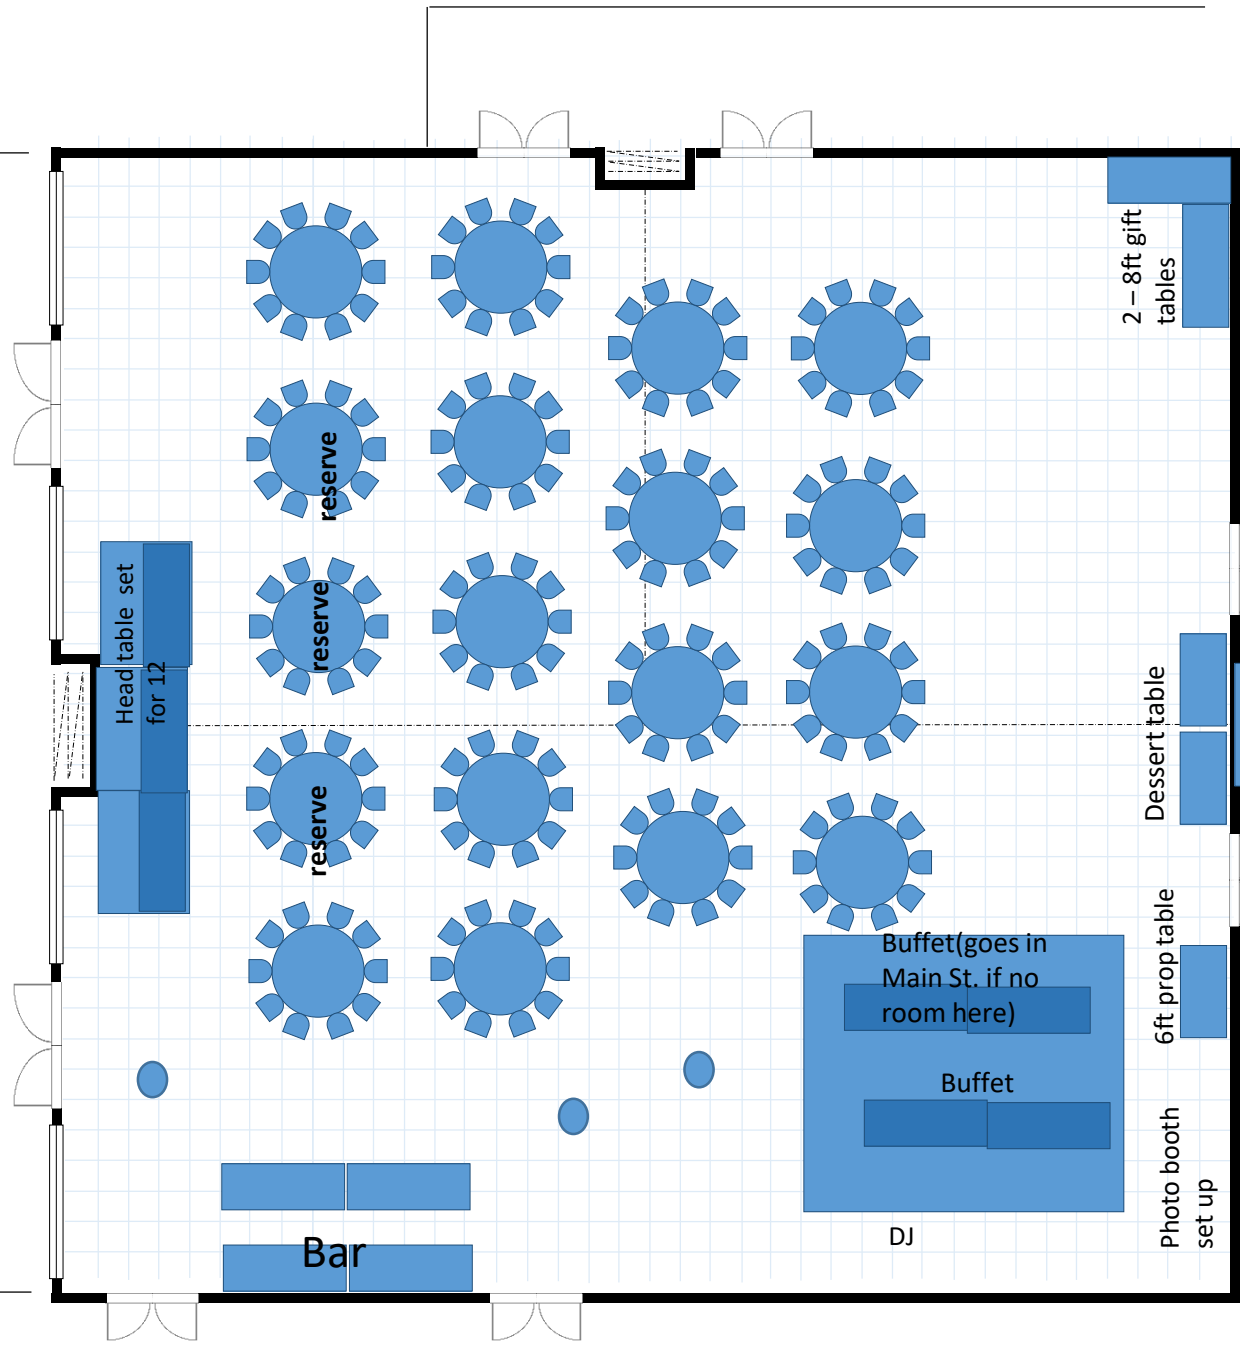

# Bridgewood Ballroom

5600 sq ft

Ballroom Wedding 180 plus  
head table of 12 – 192 Total  
Rounds of 10

Patio

Head table set  
for 12

reserve

reserve

reserve

reserve

Bar

Buffet  
(goes in  
Main St. if no  
room here)

Buffet

DJ

2 - 8ft gift  
tables

Dessert table

6ft prop table

Photo booth  
set up

8ft place  
card table

Welcome  
Table

Main St  
Corridor

Service Hallway

Ballroom Wedding - Set for 260  
plus head table of 18 = 278

Patio

Service Hallway

**Ballroom Wedding –  
Rounds of 10 set for 290 plus  
head table of 16 = 306**

Patio

Service Hallway

- 6ft table for guest sign in
- Corridor

Bar

Ballroom – set for 392 plus  
head table of 24 = 421