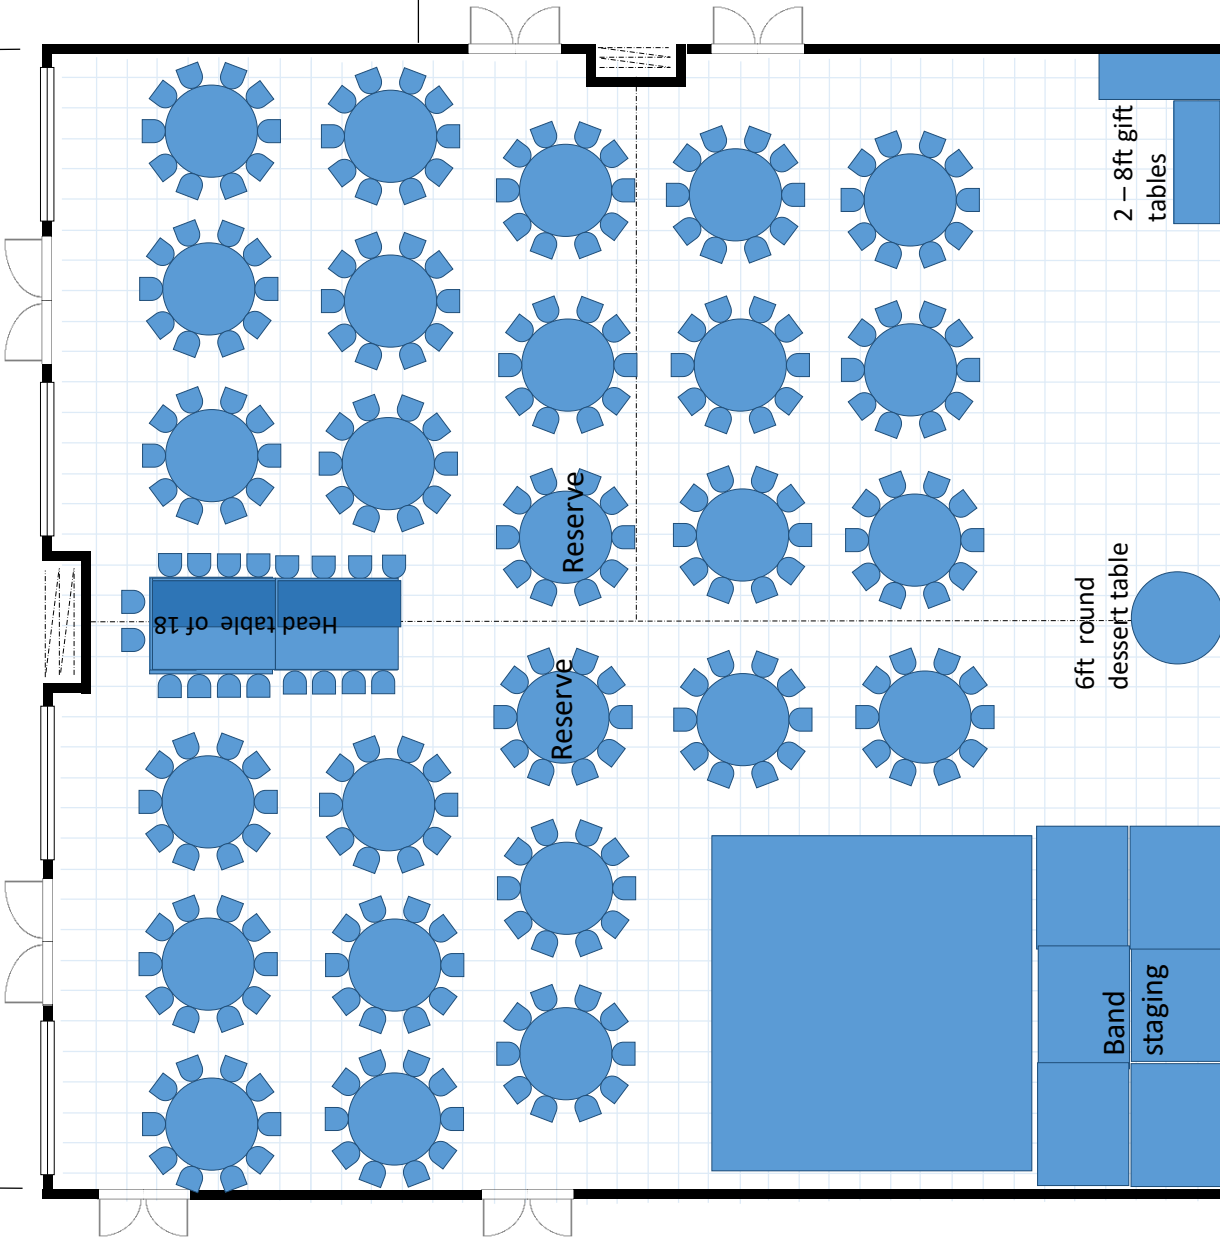

# Bridgewood Ballroom

5600 sq ft

Ballroom Wedding 180 plus  
head table of 12 – 192 Total  
Rounds of 10

Patio

Head table set  
for 12

reserve

reserve

reserve

reserve

Bar

Buffet  
(goes in  
Main St. if no  
room here)

Buffet

DJ

2 - 8ft gift  
tables

Dessert table

6ft prop table

Photo booth  
set up

8ft place  
card table

Welcome  
Table

Main St  
Corridor

Service Hallway

Ballroom Wedding - Set for 260  
plus head table of 18 = 278

Patio

Service Hallway

**Ballroom Wedding –  
Rounds of 10 set for 290 plus  
head table of 16 = 306**

Patio

Service Hallway

- 6ft table for guest sign in
- Corridor

Bar

Ballroom – set for 392 plus  
head table of 24 = 421